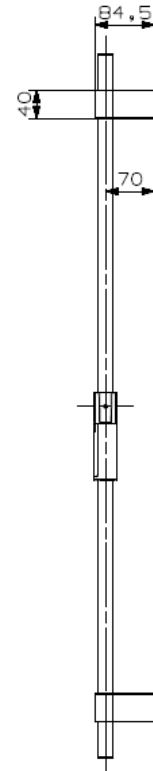

Proudly imported and distributed by
Gro Agencies Pty Ltd
Unit 2 / 37 Howe St, Osborne Park, WA, 6017
P 08 9446 3288 E info@groagencies.com.au W www.groagencies.com.au

gro
agencies