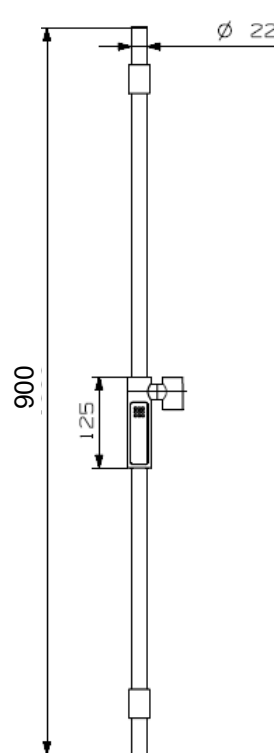

Proudly imported and distributed by
Gro Agencies Pty Ltd
Unit 2 / 37 Howe St, Osborne Park, WA, 6017
P 08 9446 3288 E info@groagencies.com.au W www.groagencies.com.au

gro
agencies