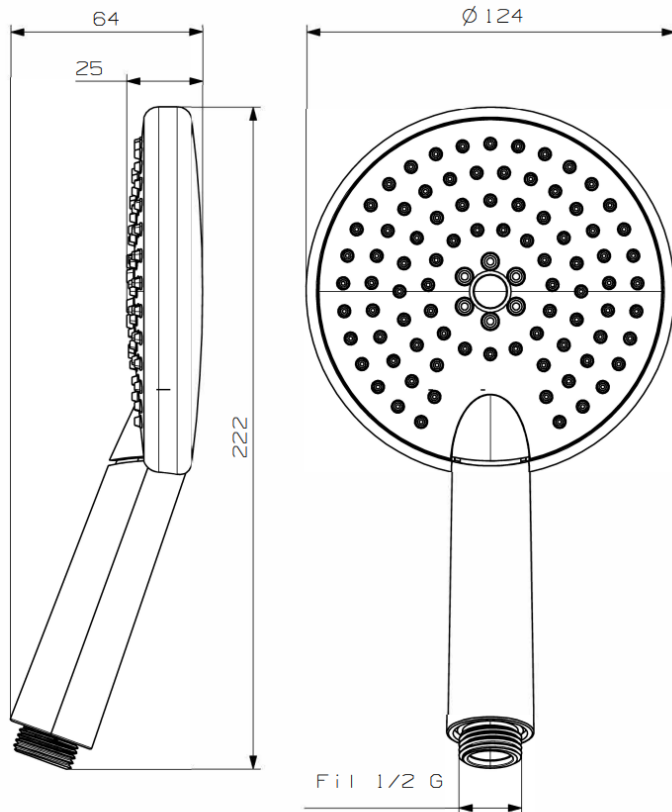

Proudly imported and distributed by
Gro Agencies Pty Ltd
Unit 2 / 37 Howe St, Osborne Park, WA, 6017
P 08 9446 3288 E info@groagencies.com.au W www.groagencies.com.au

gro
agencies